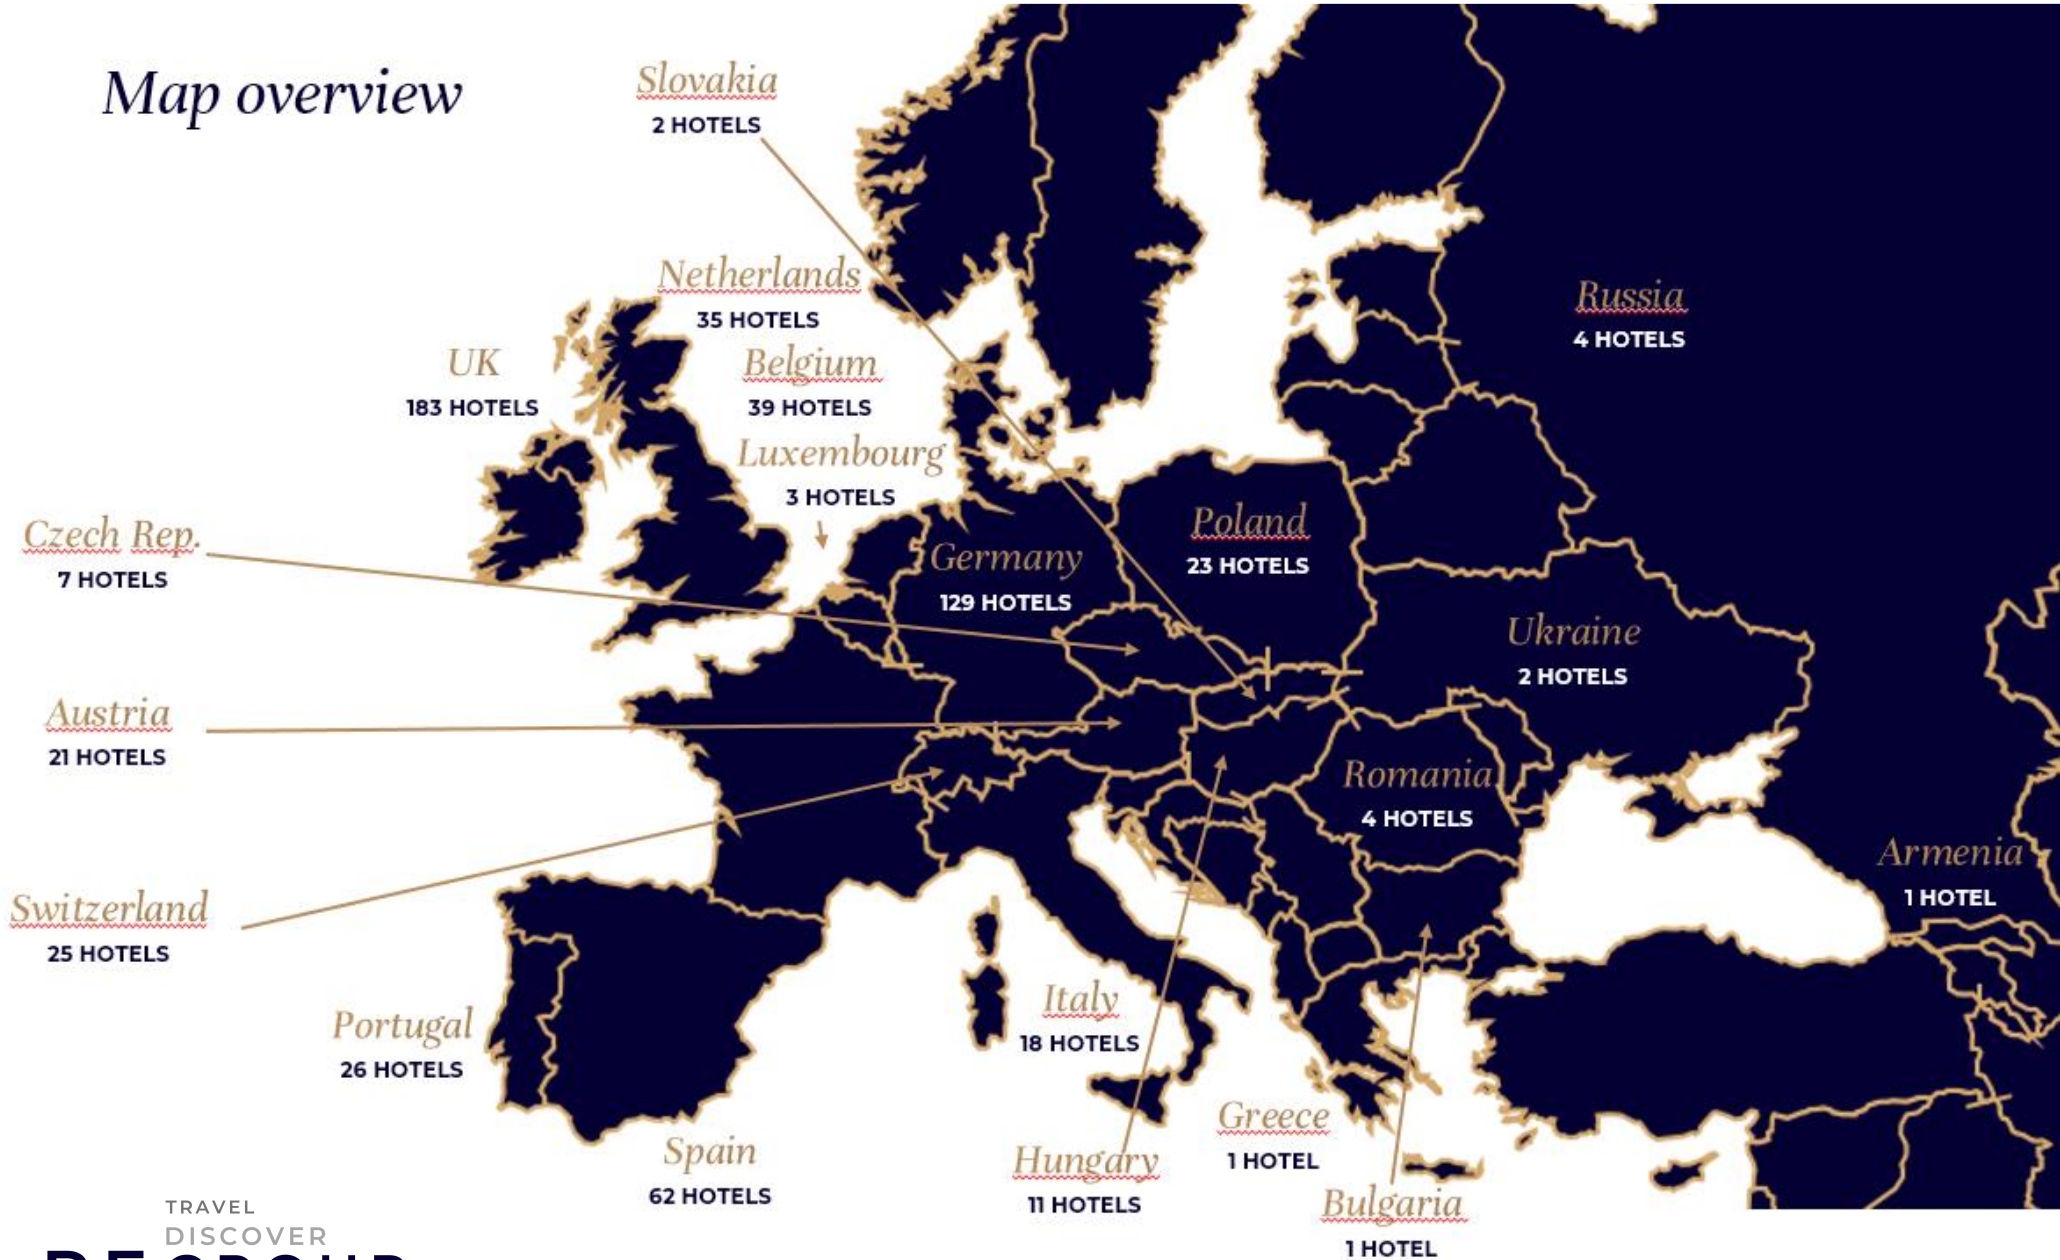

TRAVEL
DISCOVER
REGROUP
EXPLORE
ENJOY

*List of
participating hotels
(05/10/20)*

Map overview

Armenia

ibis

ibis Yerevan Center

Austria

SO/

SO/ Vienna

MGallery Collection

Grand Hotel Bregenz - MGallery Collection

Hotel am Konzerthaus - MGallery Collection

Novotel

Novotel Suites Wien City Donau

Novotel Wien Hauptbahnhof

Mercure

Mercure Grand Hotel Biedermeier Wien

Mercure Salzburg City

Mercure Wien City

Mercure Wien Westbahnhof

Mercure Wien Zentrum

ibis

ibis Mariahilf Wien

ibis Vienna Airport